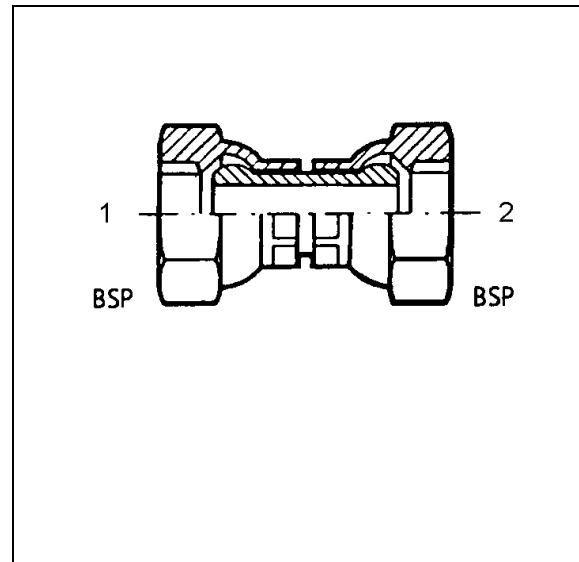

ADAPTERS / ADAPTEURS

BF	STOP/BOUCHON	BSP
Art.N°	Draad/Filet	
A02BF	1/8-28	
A04BF	1/4-19	
A06BF	3/8-19	
A08BF	1/2-14	
A10BF	5/8-14	
A12BF	3/4-14	
A16BF	1-11	
A20BF	1"1/4-11	
A24BF	1"1/2-11	
A32BF	2"	

BF-BF	BSP	
Art.N°	1	2
A02BF02BF	1/8-28	1/8-28
A02BF04BF	1/8-28	1/4-19
A04BF04BF	1/4-19	1/4-19
A04BF06BF	1/4-19	3/8-19
A04BF08BF	1/4-19	1/2-14
A04BF10BF	1/4-19	5/8-14
A04BF12BF	1/4-19	3/4-14
A06BF06BF	3/8-19	3/8-19
A06BF08BF	3/8-19	1/2-14
A06BF10BF	3/8-19	5/8-14
A06BF12BF	3/8-19	3/4-14
A08BF08BF	1/2-14	1/2-14
A08BF10BF	1/2-14	5/8-14
A08BF12BF	1/2-14	3/4-14
A08BF16BF	1/2-14	1-11
A10BF10BF	5/8-14	5/8-14
A10BF12BF	5/8-14	3/4-14
A10BF16BF	5/8-14	1-11