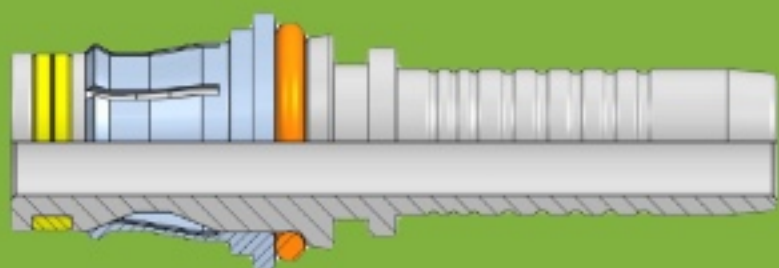

# MERLO

Rechte mannelijke  
koppeling

-  
Raccord droight  
mâle

X04MERLM04 1/4" merlo plug in | 1/4" flex

X06MERLM06 3/8" merlo plug in | 3/8" flex

X08MERLM08 1/2" merlo plug in | 1/2" flex

X12MERLM12 3/4" merlo plug in | 3/4" flex